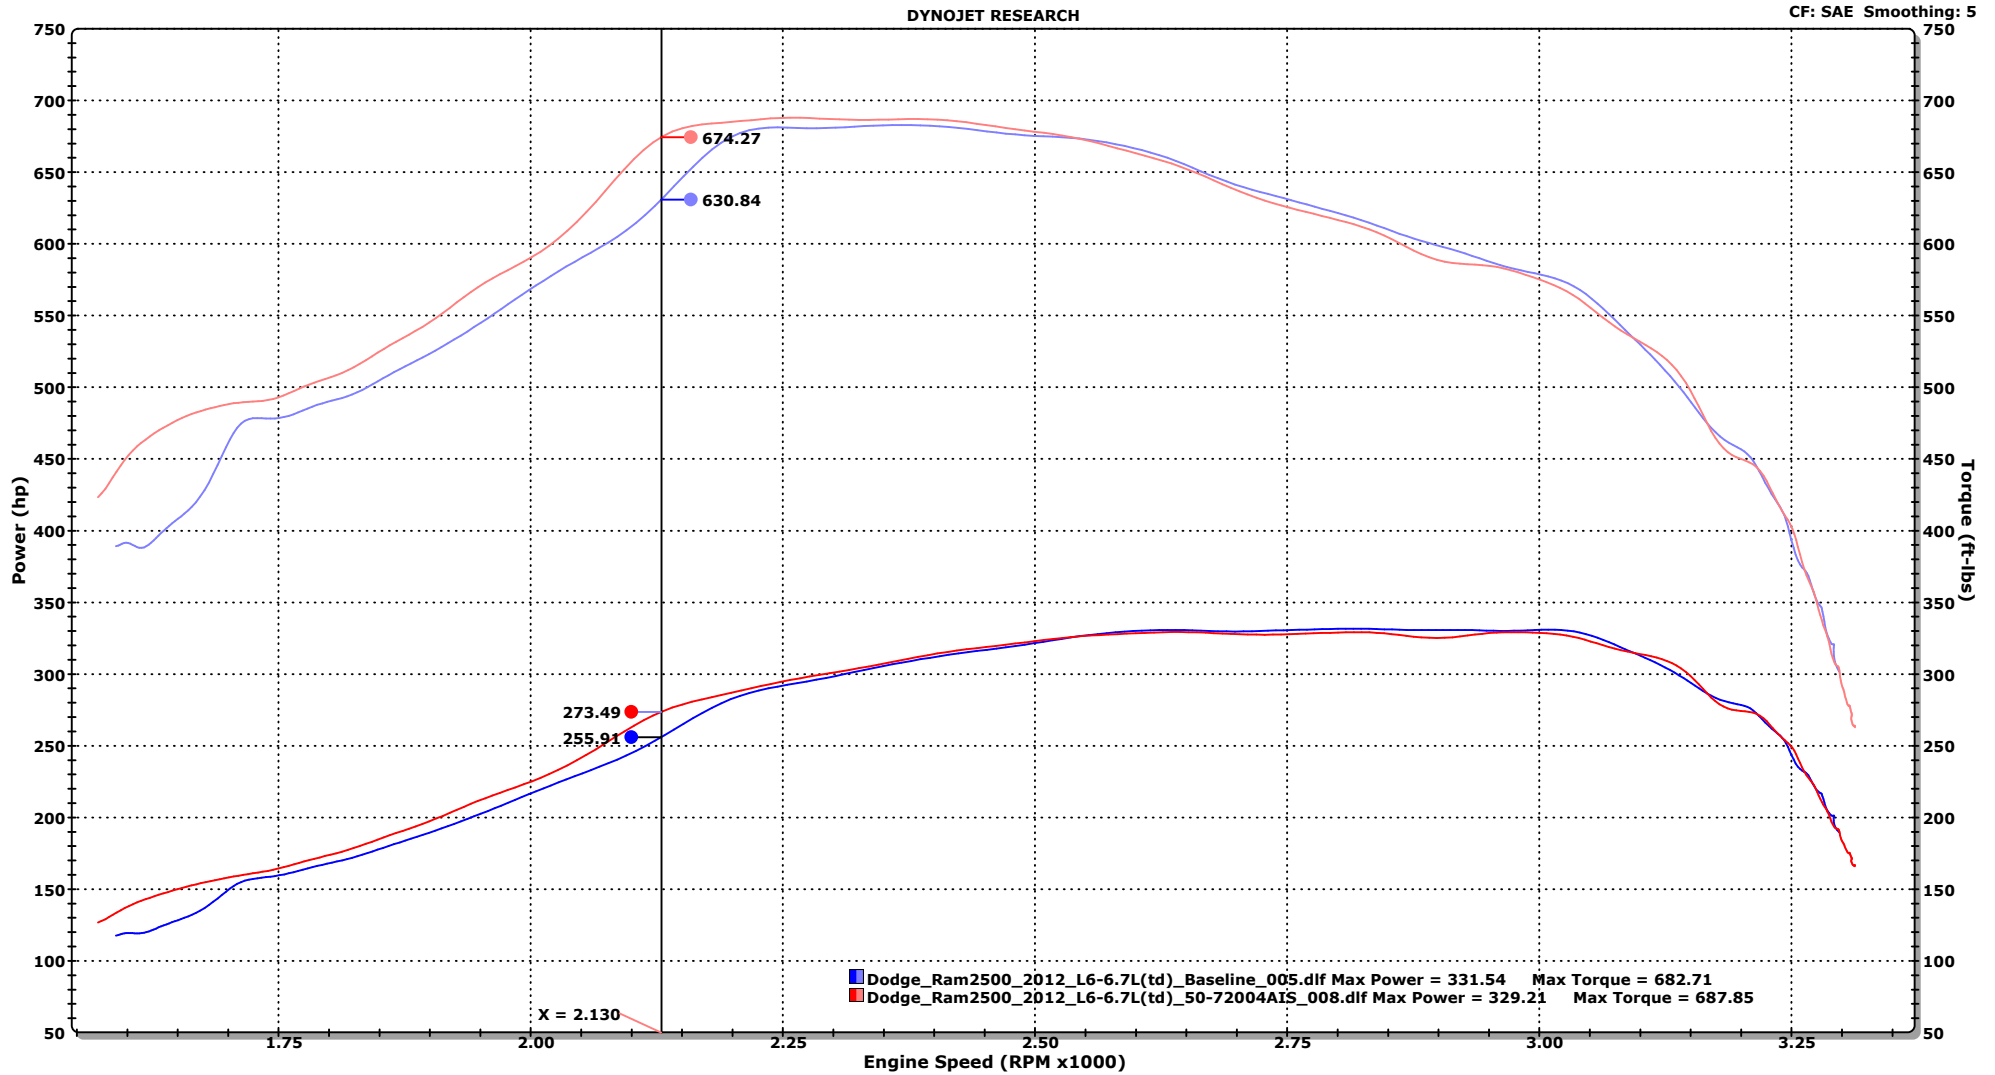

# ENGINEERED ADRENALINE

■ Dodge\_Ram2500\_2012\_L6-6.7L(td)\_Baseline\_005.dlf - 8/27/2013 11:17:41 AM Run Type: RO Run Conditions: 94.30 °F, 28.95 in-Hg, Humidity: 28%, SAE: 1.05  
Baseline: OE AIS/ OE EXH  
Max Power = 331.54 Max Torque = 682.71  
40% Brake, 4th Gear 1550 rpm Start 40mph

■ Dodge\_Ram2500\_2012\_L6-6.7L(td)\_50-72004AIS\_008.dlf - 8/28/2013 10:04:22 AM Run Type: RO Run Conditions: 91.89 °F, 28.96 in-Hg, Humidity: 27%, SAE: 1.04  
50-72004 AIS / OE EXH  
Max Power = 329.21 Max Torque = 687.85  
40% Brake, 4th Gear 1550 rpm Start 40mph