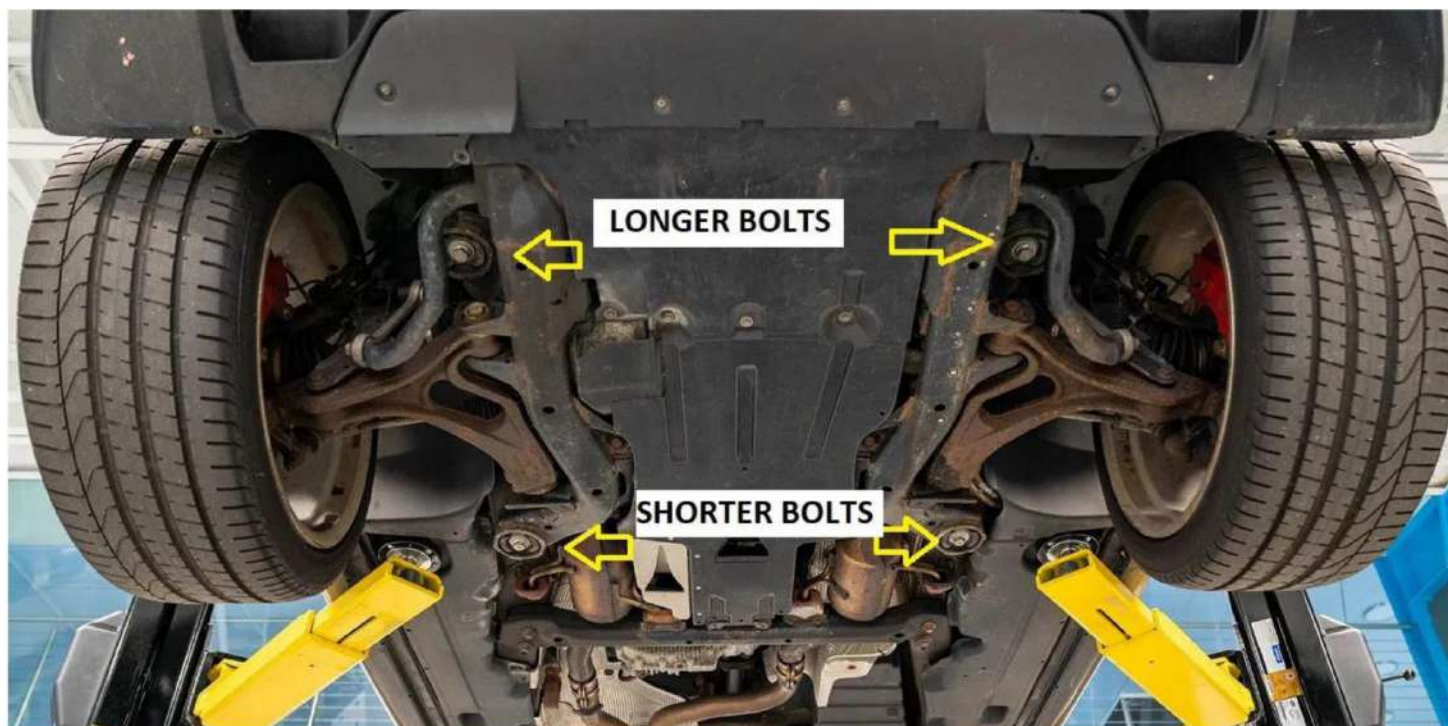

## 1/2" - 1" Subframe Drop Cayenne/Touareg

6 Long bolts and 2 Shorter bolts included in kit.

4 long ones go in rear.

2 shorter ones go in rear position on the front as seen in photo.

<https://www.youtube.com/watch?v=W-wETicS9cE>

In the hardware package with the Longer bolts you will see QTY 4 short aluminum spacers. These spacers will drop the back section of the exhaust down to clear the subframe.

**IF YOU HAVE ANY QUESTIONS, COMMENTS, OR CONCERNS RELATED TO YOUR PRODUCT  
PLEASE CONTACT US!**