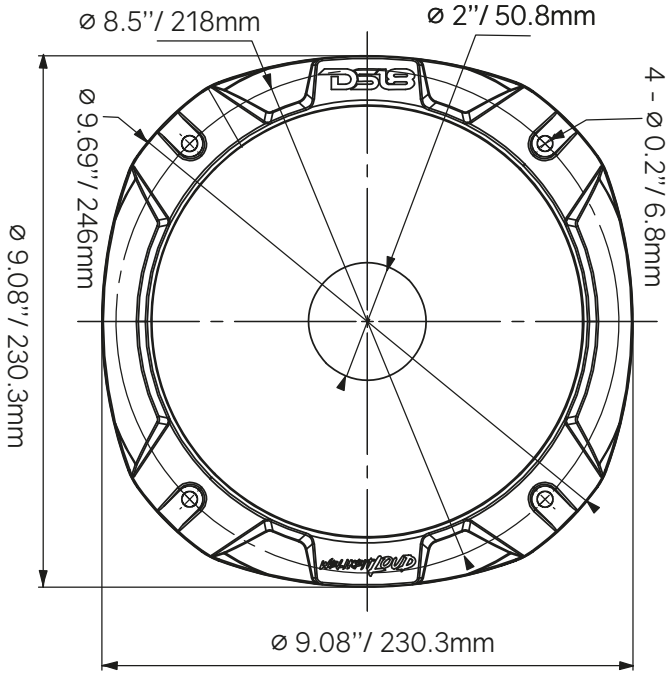

DS18[®]
PRO

OWNER'S MANUAL
PRO-HP202
2" THROAT ABS LONG HORN

PRO-HP202

Specifications:

Installation Type: Bolt-on
Throat Diameter: 2" / 50.8mm
Nominal Horn Diameter: 8"
Sound Coverage: 27° Rounded

Measurements:

Overall Diameter: 9.69" / 246mm
Overall Depth: 11.25" / 286mm
Mounting Depth: 10.84" / 275.336mm
Driver Bolt Pattern:
4" / 102mm x 4-0.26" / 6.8mm
Mounting Bolt Pattern:
8.58" / 218mm x 4-0.21" / 5.5mm
Mounting Hole Diameter: 7.95" / 202mm