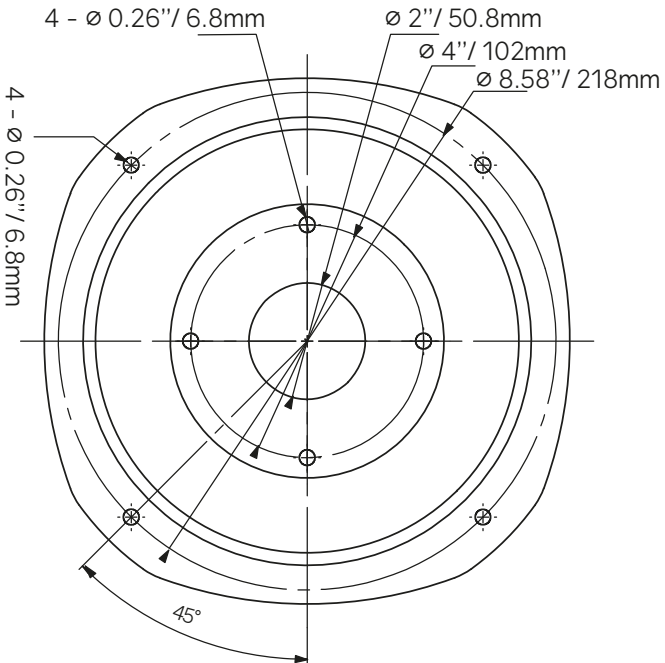

DS18[®]
PRO

OWNER'S MANUAL
PRO-HP202
2" THROAT ABS LONG HORN

PRO-HP202

Specifications:

Installation Type: Bolt-on
Throat Diameter: 2" / 50.8mm
Nominal Horn Diameter: 8"
Sound Coverage: 27° Rounded

Measurements:

Overall Diameter: 9.69" / 246mm
Overall Depth: 11.25" / 286mm
Mounting Depth: 10.84" / 275.336mm
Driver Bolt Pattern:
4" / 102mm x 4-0.26" / 6.8mm
Mounting Bolt Pattern:
8.58" / 218mm x 4-0.21" / 5.5mm
Mounting Hole Diameter: 7.95" / 202mm