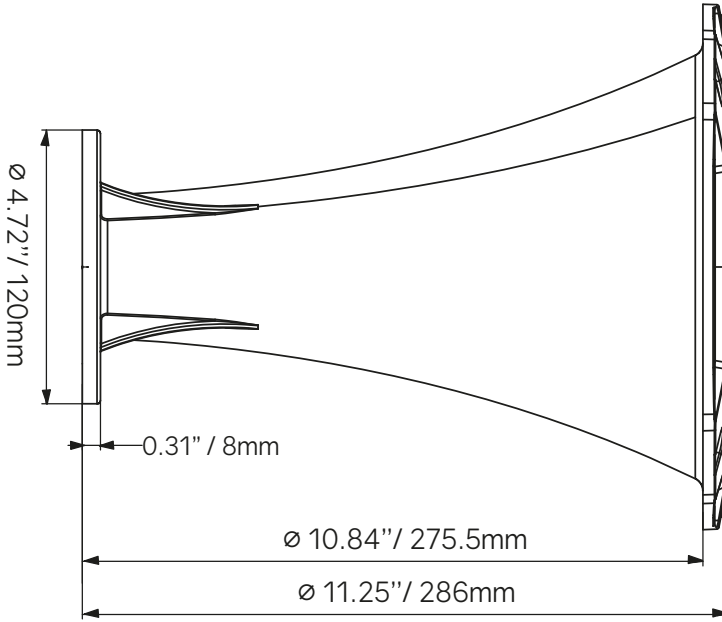

DS18[®]
PRO

OWNER'S MANUAL
PRO-HP202
2" THROAT ABS LONG HORN

PRO-HP202

Specifications:

Installation Type: Bolt-on
Throat Diameter: 2" / 50.8mm
Nominal Horn Diameter: 8"
Sound Coverage: 27° Rounded

Measurements:

Overall Diameter: 9.69" / 246mm
Overall Depth: 11.25" / 286mm
Mounting Depth: 10.84" / 275.336mm
Driver Bolt Pattern:
4" / 102mm x 4-0.26" / 6.8mm
Mounting Bolt Pattern:
8.58" / 218mm x 4-0.21" / 5.5mm
Mounting Hole Diameter: 7.95" / 202mm