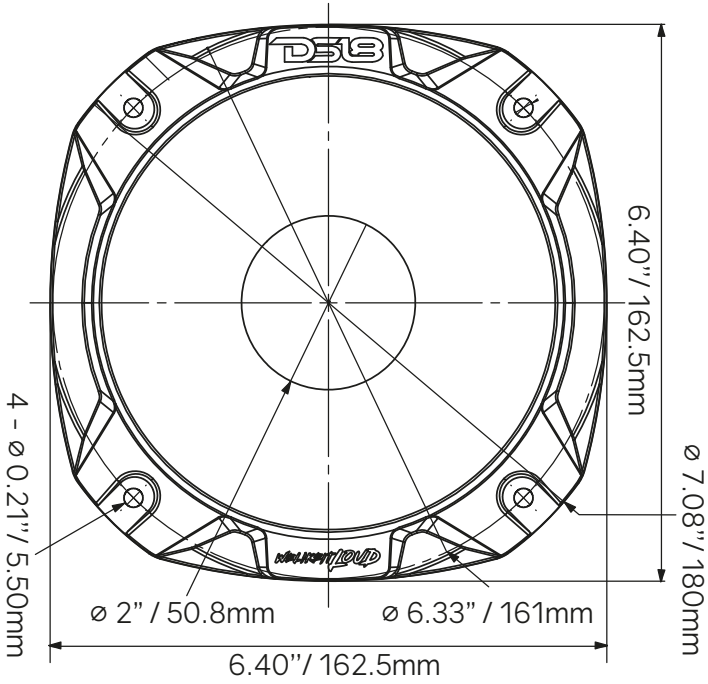

DS18[®]

PRO

OWNER'S MANUAL

PRO-HP52

2" THROAT ABS SHORT HORN

PRO-HP52

Specifications:

- Installation Type: Bolt-on
- Throat Diameter: 2" / 50.8mm
- Nominal Horn Diameter: 6.5"
- Sound Coverage: 57° Rounded

Measurements:

- Overall Diameter: 7.08" / 180mm
- Overall Depth: 2.96" / 75.25mm
- Mounting Depth: 2.6" / 66.04mm
- Driver Bolt Pattern: 4.05" / 102mm x 4-0.26" / 6.8mm
- Mounting Bolt Pattern: 6.33" / 161mm x 4- 0.21" / 5.5mm
- Mounting Hole Diameter: 5.43" / 138mm