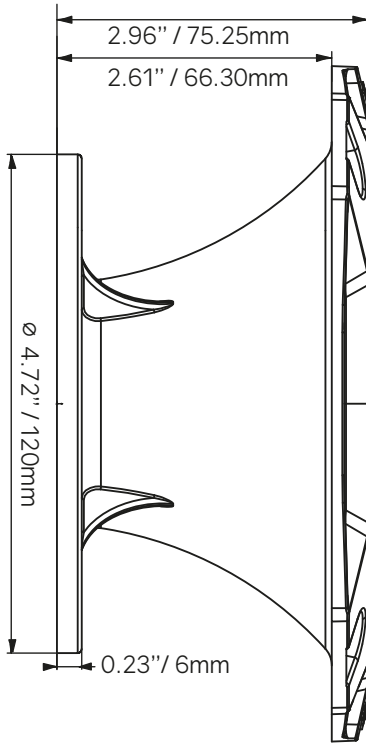

DS18[®]

PRO

OWNER'S MANUAL

PRO-HP52

2" THROAT ABS SHORT HORN

PRO-HP52

Specifications:

- Installation Type: Bolt-on
- Throat Diameter: 2" / 50.8mm
- Nominal Horn Diameter: 6.5"
- Sound Coverage: 57° Rounded

Measurements:

- Overall Diameter: 7.08" / 180mm
- Overall Depth: 2.96" / 75.25mm
- Mounting Depth: 2.6" / 66.04mm
- Driver Bolt Pattern: 4.05" / 102mm x 4-0.26" / 6.8mm
- Mounting Bolt Pattern: 6.33" / 161mm x 4- 0.21" / 5.5mm
- Mounting Hole Diameter: 5.43" / 138mm