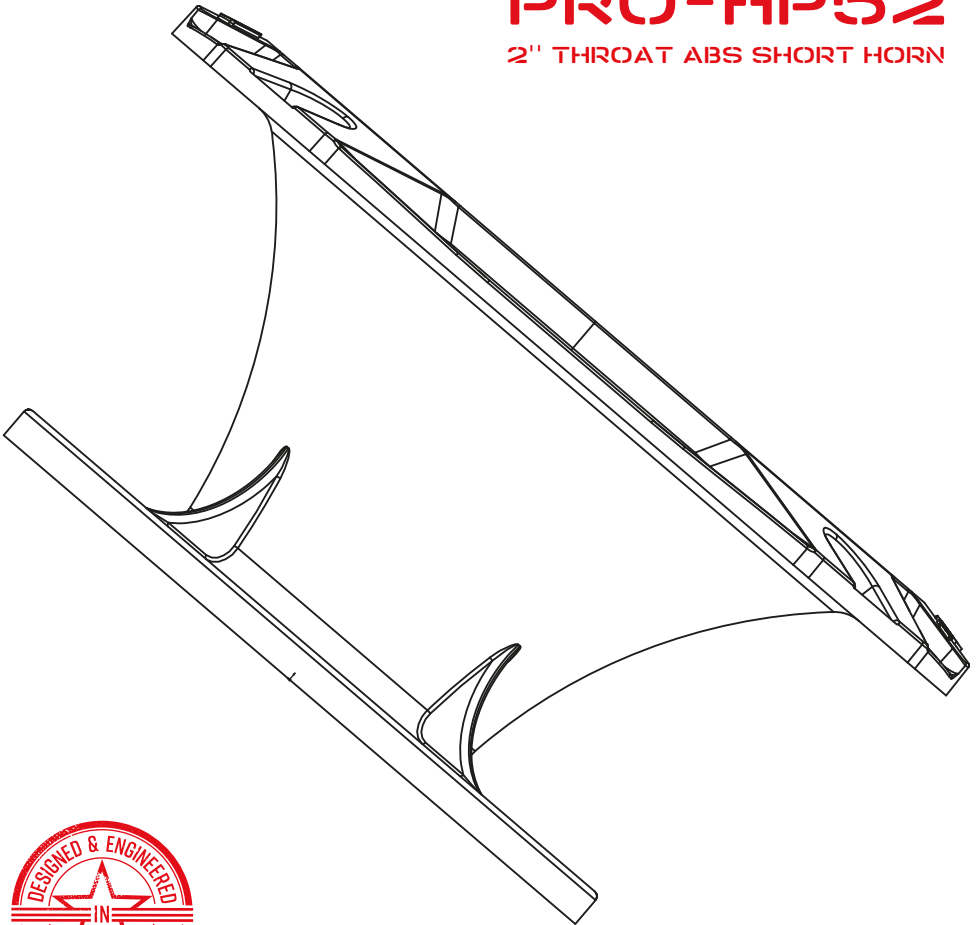

DS18[®]

PRO

OWNER'S MANUAL

PRO-HP52

2" THROAT ABS SHORT HORN

PRO-HP52

Specifications:

- Installation Type: Bolt-on
- Throat Diameter: 2" / 50.8mm
- Nominal Horn Diameter: 6.5"
- Sound Coverage: 57° Rounded

Measurements:

- Overall Diameter: 7.08" / 180mm
- Overall Depth: 2.96" / 75.25mm
- Mounting Depth: 2.6" / 66.04mm
- Driver Bolt Pattern: 4.05" / 102mm x 4-0.26" / 6.8mm
- Mounting Bolt Pattern: 6.33" / 161mm x 4- 0.21" / 5.5mm
- Mounting Hole Diameter: 5.43" / 138mm