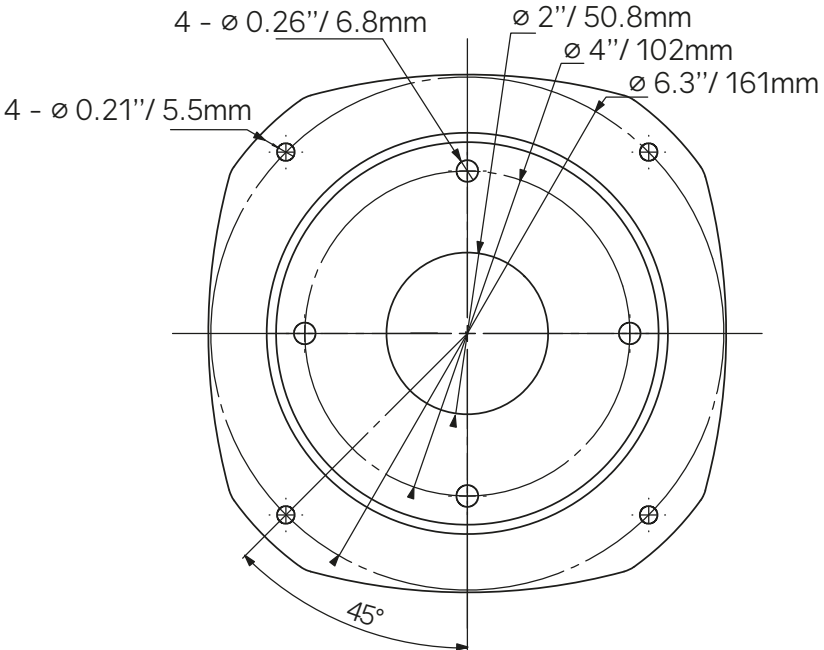

DS18[®]

PRO

OWNER'S MANUAL

PRO-HP52

2" THROAT ABS SHORT HORN

PRO-HP52

Specifications:

- Installation Type: Bolt-on
- Throat Diameter: 2" / 50.8mm
- Nominal Horn Diameter: 6.5"
- Sound Coverage: 57° Rounded

Measurements:

- Overall Diameter: 7.08" / 180mm
- Overall Depth: 2.96" / 75.25mm
- Mounting Depth: 2.6" / 66.04mm
- Driver Bolt Pattern: 4.05" / 102mm x 4-0.26" / 6.8mm
- Mounting Bolt Pattern: 6.33" / 161mm x 4- 0.21" / 5.5mm
- Mounting Hole Diameter: 5.43" / 138mm