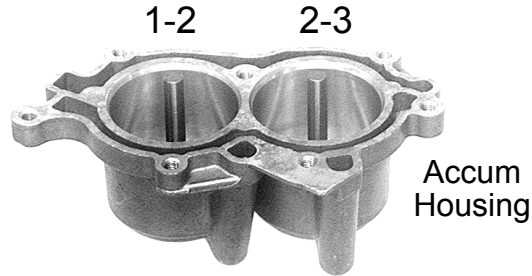

4T60-ACM2 Kit

4T60E 1991up 1-2 & 2-3 Accumulator Pistons

Install new **Pistons** as shown.
Reuse original accum springs.

Worn Accumulator Pins?
The SK4T60E-Jr Shift Kit® includes two hardened pins.
“Let us hear from you,” Gil