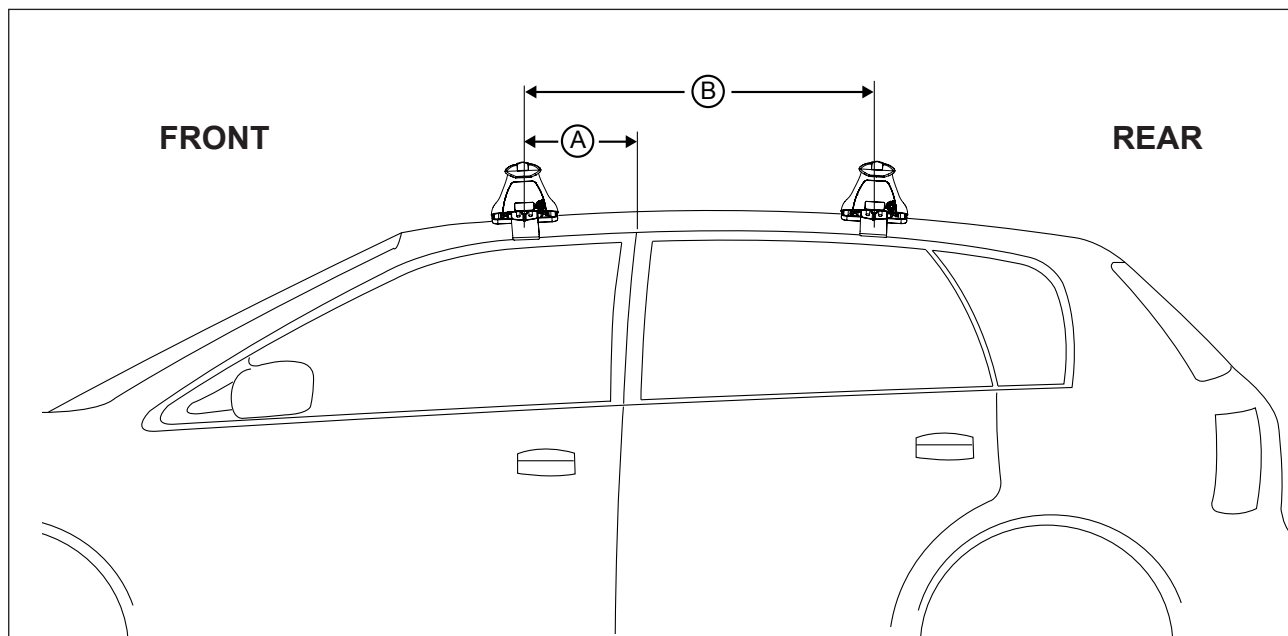

DK099 Rhino-Rack VA, Aero, Euro & HD crossbar instruction

Measurement A: CENTRE of door jamb to CENTRE arrow of leg foot plate.

Measurement B: CENTRE of Front leg foot plate arrow to CENTRE of Rear leg foot plate arrow.

Carrying capacity: Roof rack is rated to 75kg. Please refer to manufacturers handbook for your vehicles maximum roof load capacity. Always use the lower of the two figures.

If your vehicle is not listed on this fitting instruction please refer to your countries Rhino-Rack web site for the latest information.

VEHICLE	Date	Measurement A	Measurement B	Load Rating (includes racks 5kg/ 11lbs)
Mercedes C-Class W202 4dr sedan	94-01	320mm / 12,19/32"	620mm / 24,13/32"	75kg / 165lbs
Lexus ES 4dr sedan (USA)	02-06	280mm / 11,1/32"	660mm / 25,63/64"	75kg / 165lbs
Lexus ES 4dr sedan (Aust.)	01-08	280mm / 11,1/32"	660mm / 25,63/64"	75kg / 165lbs
Ford Escape 5dr SUV	01-12	300mm / 11,13/16"	700mm / 27,9/16"	75kg / 165lbs
Ford Maverick 5dr SUV	00-07	300mm / 11,13/16"	700mm / 27,9/16"	75kg / 165lbs
Hyundai Veracruz 5dr SUV	07-12	190mm / 7,31/64"	700mm / 27,9/16"	75kg / 165lbs