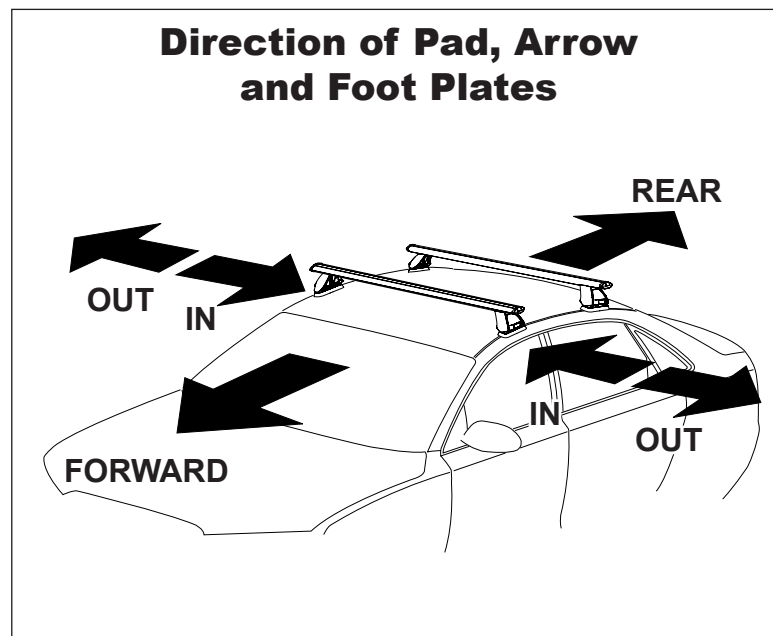

DK099 Rhino-Rack VA, Aero, Euro & HD crossbar instruction

Measurement A: CENTRE of door jamb to CENTRE arrow of leg foot plate.

Measurement B: CENTRE of Front leg foot plate arrow to CENTRE of Rear leg foot plate arrow.

Carrying capacity: Roof rack is rated to 75kg. Please refer to manufacturers handbook for your vehicles maximum roof load capacity. Always use the lower of the two figures.

If your vehicle is not listed on this fitting instruction please refer to your countries Rhino-Rack web site for the latest information.

VEHICLE	Date	Measurement A	Measurement B	Load Rating (includes racks 5kg/11lbs)
Hyundai ix55 5dr SUV	07-12	190mm / 7,31/64"	700mm / 27,9/16"	75kg / 165lbs
Mazda Tribute 5dr SUV	08-11	300mm / 11,13/16"	700mm / 27,9/16"	75kg / 165lbs