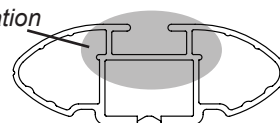

## IDENTIFICATION CHART

VA crossbar

AERO crossbar

EURO crossbar

HD crossbar

Vehicle	Date	Crossbar	FRONT CROSSBAR					REAR CROSSBAR				
			Front Right Pad/Clamp	Front Left Pad/Clamp	Measurement strip length per side	Measurement strip length per side	Measurement Distance (x)	Foot plate arrow direction	Rear Right Pad/Clamp	Rear Left Pad/Clamp	Measurement strip length per side	Measurement strip length per side
Mercedes C-Class W202 4dr sedan	94-01	1180mm	M367 SUB0176	212mm	157mm	992mm / 39,1/16"	OUT	M367 SUB0176	192mm	137mm	952mm / 37,31/64"	OUT
			Arrow FORWARD					Arrow FORWARD				
Lexus ES 4dr sedan (USA)	02-06	1180mm	M367 SUB0176	196mm	141mm	960mm / 37,51/64"	OUT	M367 SUB0176	206mm	151mm	980mm / 38,37/64"	OUT
			Arrow FORWARD					Arrow FORWARD				
Lexus ES 4dr sedan (Aust.)	01-08	1180mm	M367 SUB0176	196mm	141mm	960mm / 37,51/64"	OUT	M367 SUB0176	206mm	151mm	980mm / 38,37/64"	OUT
			Arrow FORWARD					Arrow FORWARD				
Ford Escape 5dr SUV	01-12	1260mm	M367 SUB0176	176mm	63mm	1000mm / 39,3/8"	OUT	M367 SUB0176	178mm	65mm	1004mm / 39,17/32"	OUT
			Arrow FORWARD					Arrow FORWARD				
Ford Maverick 5dr SUV	00-07	1260mm	M367 SUB0176	176mm	63mm	1000mm / 39,3/8"	OUT	M367 SUB0176	178mm	65mm	1004mm / 39,17/32"	OUT
			Arrow FORWARD					Arrow FORWARD				