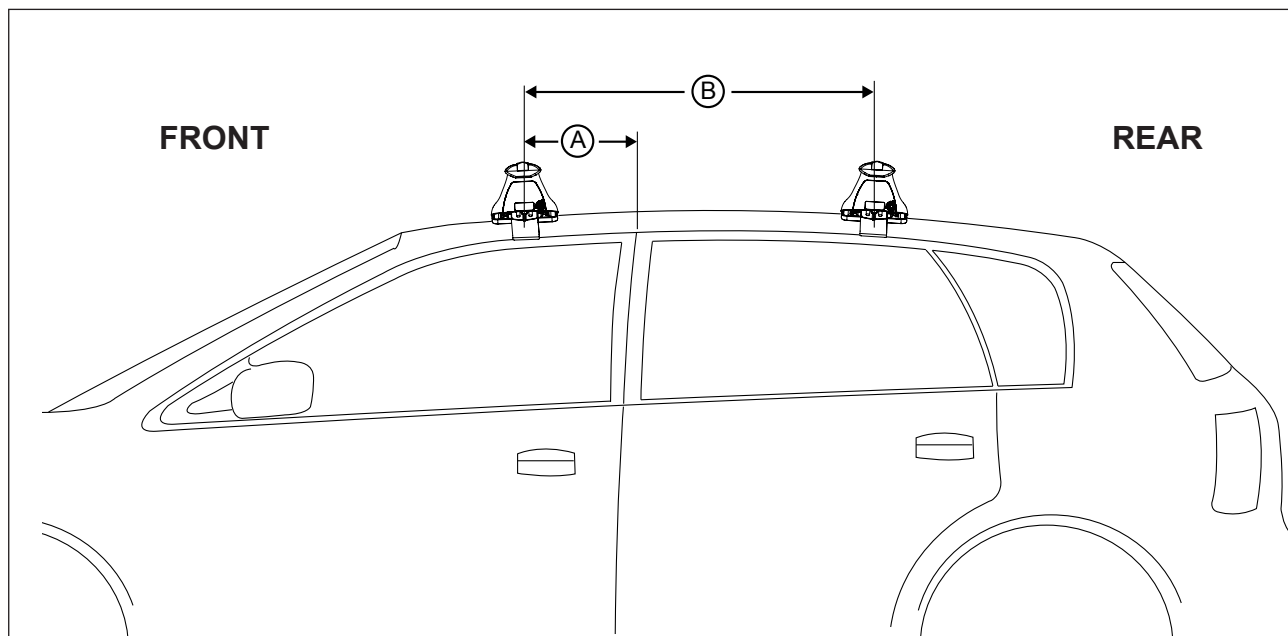

DK099 Rhino-Rack VA, Aero, Euro & HD crossbar instruction

Measurement A: CENTRE of door jamb to CENTRE arrow of leg foot plate.

Measurement B: CENTRE of Front leg foot plate arrow to CENTRE of Rear leg foot plate arrow.

Carrying capacity: Roof rack is rated to 75kg. Please refer to manufacturers handbook for your vehicles maximum roof load capacity. Always use the lower of the two figures.

If your vehicle is not listed on this fitting instruction please refer to your countries Rhino-Rack web site for the latest information.

VEHICLE	Date	Measurement A	Measurement B	Load Rating (includes racks 5kg/11lbs)
Hyundai ix55 5dr SUV	07-12	190mm / 7,31/64"	700mm / 27,9/16"	75kg / 165lbs
Mazda Tribute 5dr SUV	08-11	300mm / 11,13/16"	700mm / 27,9/16"	75kg / 165lbs