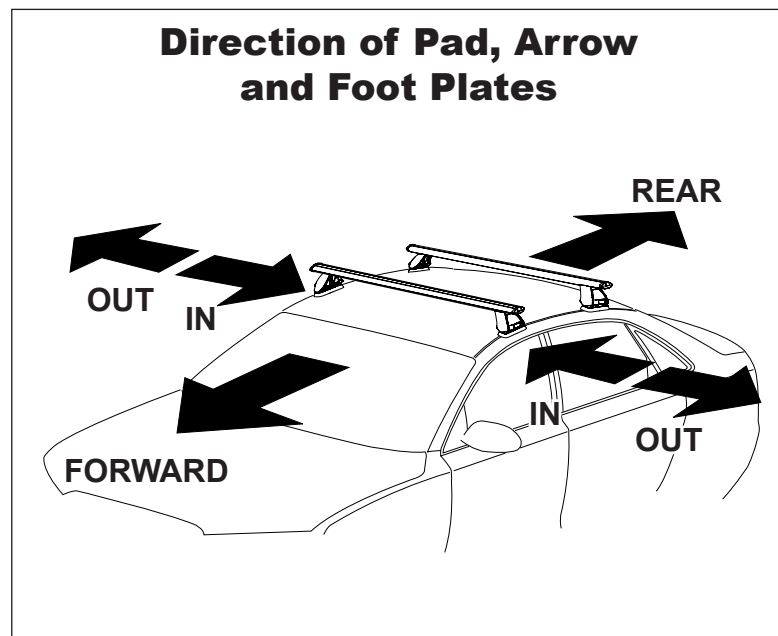

DK099 Rhino-Rack VA, Aero, Euro & HD crossbar instruction

Measurement A: CENTRE of door jamb to CENTRE arrow of leg foot plate.

Measurement B: CENTRE of Front leg foot plate arrow to CENTRE of Rear leg foot plate arrow.

Carrying capacity: Roof rack is rated to 75kg. Please refer to manufacturers handbook for your vehicles maximum roof load capacity. Always use the lower of the two figures.

If your vehicle is not listed on this fitting instruction please refer to your countries Rhino-Rack web site for the latest information.

VEHICLE	Date	Measurement A	Measurement B	Load Rating (includes racks 5kg/ 11lbs)
Mercedes C-Class W202 4dr sedan	94-01	320mm / 12,19/32"	620mm / 24,13/32"	75kg / 165lbs
Lexus ES 4dr sedan (USA)	02-06	280mm / 11,1/32"	660mm / 25,63/64"	75kg / 165lbs
Lexus ES 4dr sedan (Aust.)	01-08	280mm / 11,1/32"	660mm / 25,63/64"	75kg / 165lbs
Ford Escape 5dr SUV	01-12	300mm / 11,13/16"	700mm / 27,9/16"	75kg / 165lbs
Ford Maverick 5dr SUV	00-07	300mm / 11,13/16"	700mm / 27,9/16"	75kg / 165lbs
Hyundai Veracruz 5dr SUV	07-12	190mm / 7,31/64"	700mm / 27,9/16"	75kg / 165lbs