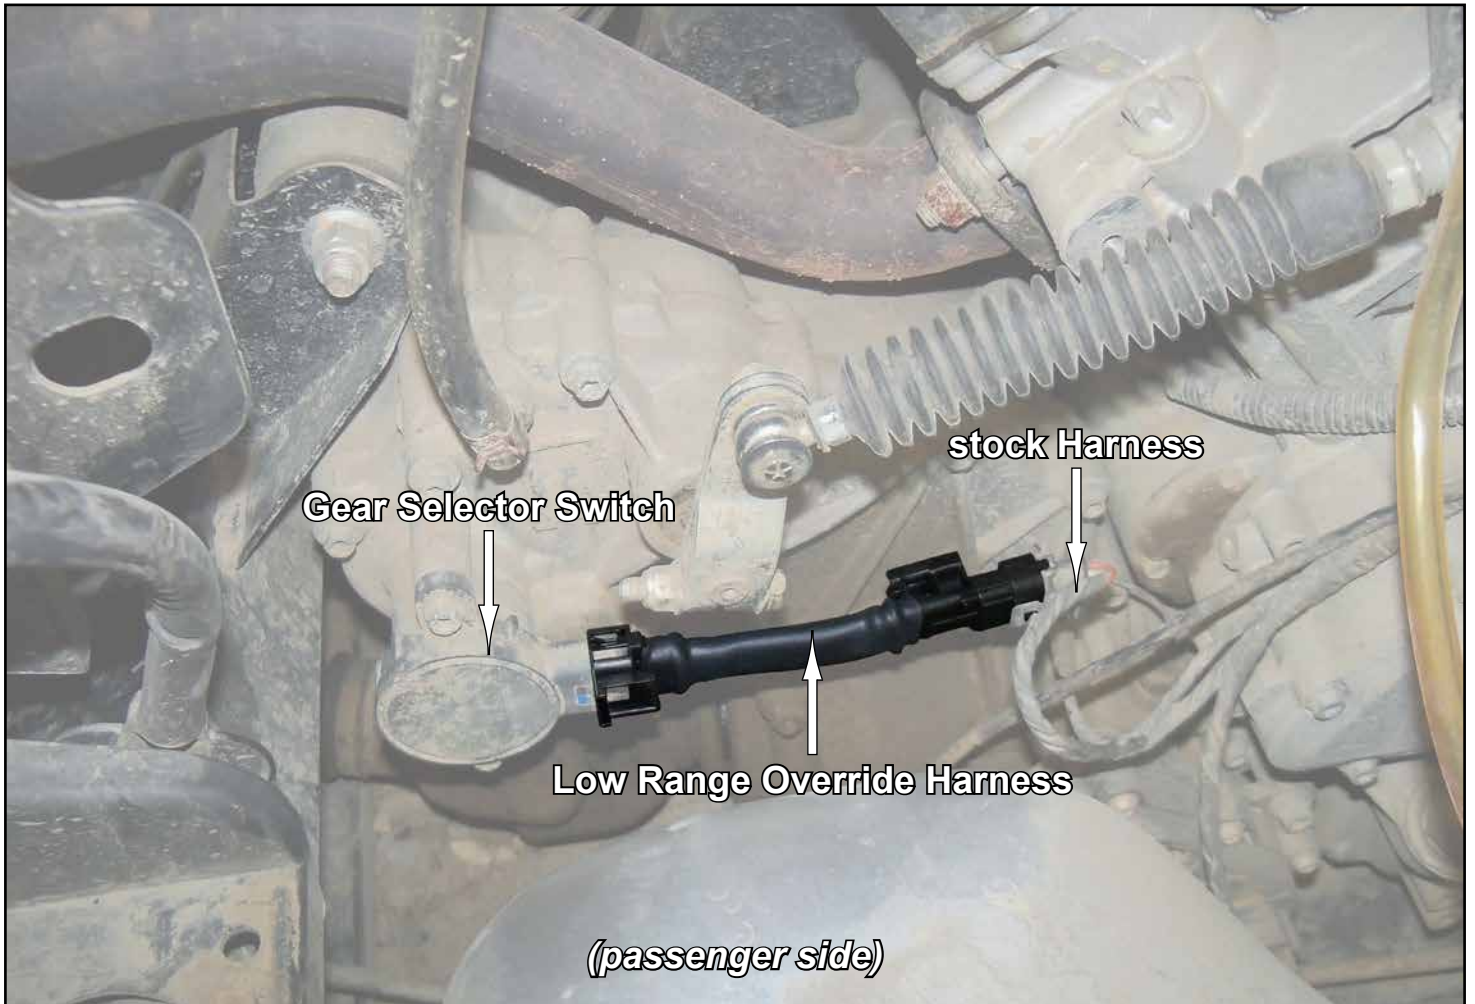

Unplug harness from Gear Selector Switch

*(passenger side)*

Gear Selector Switch

stock Harness

Low Range Override Harness

*(passenger side)*