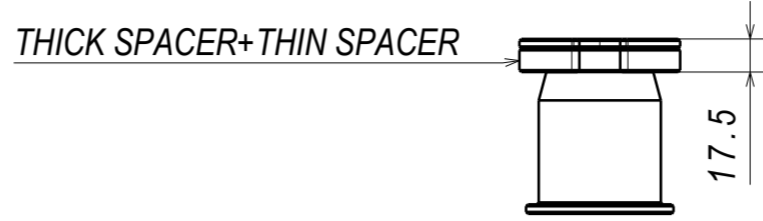

Z34X-SUBF

OEM CONFIGURATION - FRONT

OEM CONFIGURATION - REAR

Torque value order: Nm (lb-ft, kg/mm)