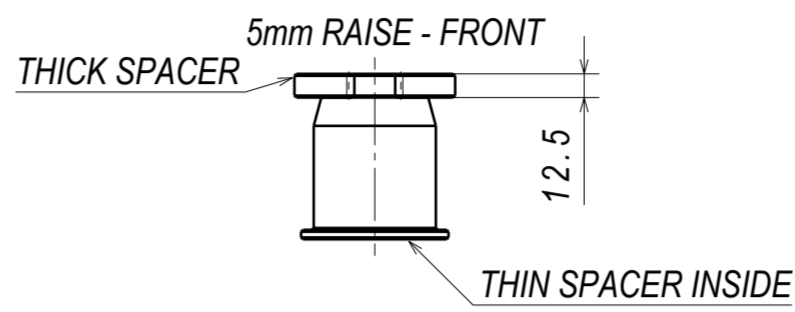

Z34X-SUBF

OEM CONFIGURATION - FRONT

OEM CONFIGURATION - REAR

Torque value order: Nm (lb-ft, kg/mm)