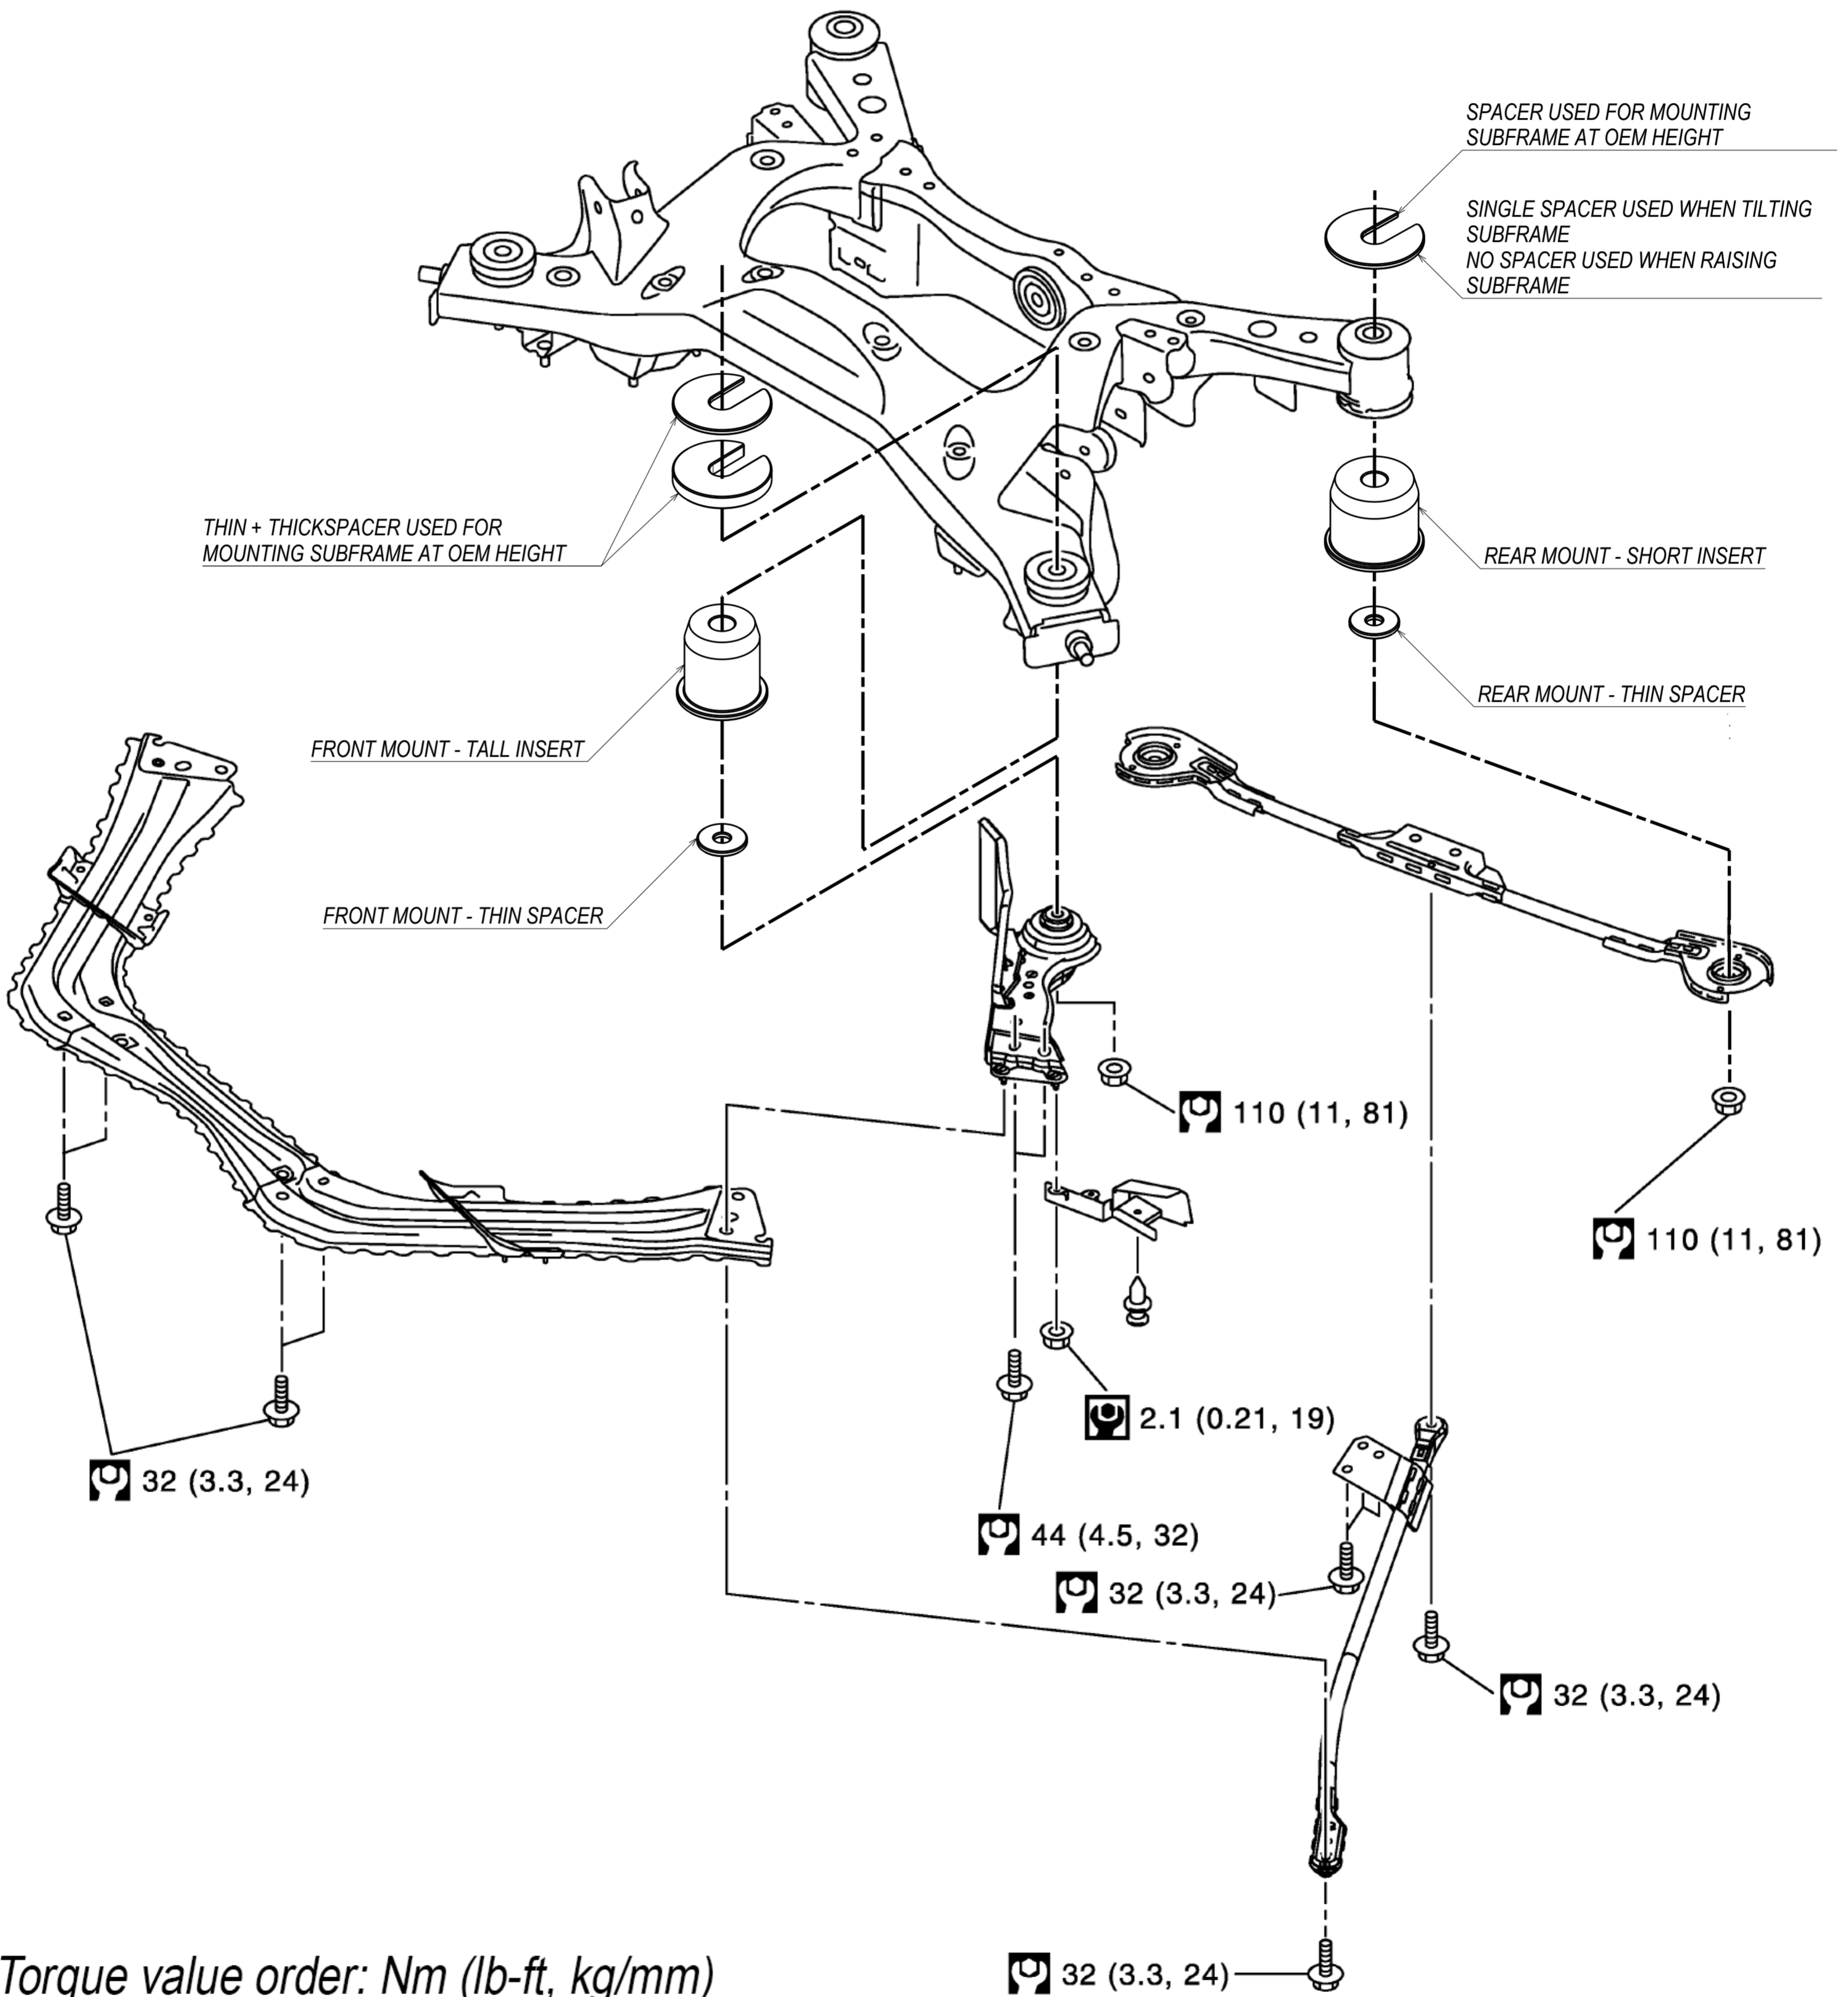

Z34X-SUBF

OEM CONFIGURATION - FRONT

OEM CONFIGURATION - REAR

Torque value order: Nm (lb-ft, kg/mm)